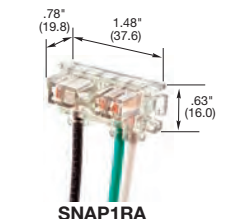

SNAPConnect® Tamper-Resistant Isolated Ground Receptacle with Power Indicating LED

Description	Color	Catalog Number	
Hospital Grade ● SNAPConnect® Tamper-Resistant, isolated ground, smooth face, duplex.	Orange	SNAP8200IGLTR	SNAP8300IGLTR
	Red	SNAP8200RIGLTR	SNAP8300RIGLTR
Commercial Grade Style Line® decorator	Orange	SNAP2172IGLTR	SNAP2182IGLTR
	Red	SNAP2172RIGLTR	SNAP2182RIGLTR
Commercial Grade, isolated ground	Orange	SNAP5262IGLTR	SNAP5362IGLTR
Style Line® decorator	Orange	SNAP2152IGLTR	SNAP2162IGLTR