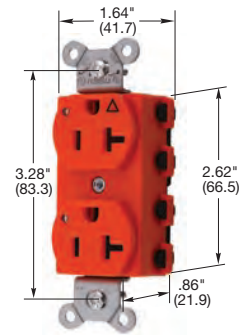

SNAPConnect® Tamper-Resistant Surge Protection Receptacle with Power Indicating LED

Description	Color	Catalog Number	
Hospital Grade ● SNAPConnect® Tamper-Resistant, surge suppression receptacle, smooth face, duplex.	Blue	SNAP8262S	SNAP8362S
	Gray	SNAP8262GYS	SNAP8362GYS
	Ivory	SNAP8262IS	SNAP8362IS
	Light Almond	SNAP8262LAS	SNAP8362LAS
	Red	SNAP8262RS	SNAP8362RS
	White	SNAP8262WS	SNAP8362WS
Commercial Grade SNAPConnect® Tamper-Resistant, surge suppression receptacle, smooth face, duplex.	Blue	SNAP5262S	SNAP5362S
	Gray	SNAP5262GYS	SNAP5362GYS
	Ivory	SNAP5262IS	SNAP5362IS
	Light Almond	SNAP5262LAS	SNAP5362LAS
	White	SNAP5262WS	SNAP5362WS

SNAPConnect® Tamper-Resistant Isolated Ground Receptacle

Description	Color	Catalog Number	
Hospital Grade ● SNAPConnect® Tamper-Resistant, isolated ground, smooth face, duplex.	Orange	SNAP8200IGTR	SNAP8300IGTR
	Red	SNAP8200RIGTR	SNAP8300RIGTR
Hospital Grade ● Style Line® decorator SNAPConnect® Tamper-Resistant, isolated ground, smooth face, duplex.	Orange	SNAP2172IGTR	SNAP2182IGTR
	Red	SNAP2172RIGTR	SNAP2182RIGTR
Commercial Grade, isolated ground	Orange	SNAP5262IGTR	SNAP5362IGTR
Style Line® Decorator	Orange	SNAP2152IGTR	SNAP2162IGTR

SNAPConnect® Isolated Ground Receptacle with Power Indicating LED

Description	Color	Catalog Number	
Hospital Grade ● SNAPConnect® Tamper-Resistant, isolated ground, smooth face, duplex.	Orange	SNAP8200IGL	SNAP8300IGL
	Red	SNAP8200RIGL	SNAP8300RIGL
Hospital Grade ● Style Line® decorator SNAPConnect® Tamper-Resistant, isolated ground, smooth face, duplex.	Orange	SNAP2172IGL	SNAP2182IGL
	Red	SNAP2172RIGL	SNAP2182RIGL
Commercial Grade, isolated ground	Orange	SNAP5262IGL	SNAP5362IGL
Style Line® Decorator	Orange	SNAP2152IGL	SNAP2162IGL

SNAPConnect® Right Angle Pigtailed Connector for General Use

Description	Solid Wire	Stranded Wire
Clear right angle terminal with 6 inch leads #12 AWG THHN/THWN-2, 600V, Polycarbonate housing material	SNAP1RA	SNAP2RA