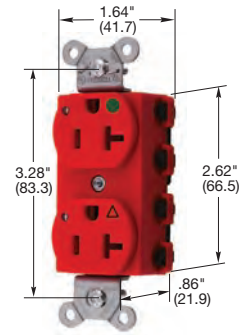

SNAPConnect® Tamper-Resistant Surge Protection Receptacle with Power Indicating LED

Description	Color	Catalog Number	
Hospital Grade ● SNAPConnect® Tamper-Resistant, surge suppression receptacle, smooth face, duplex.	Blue	SNAP8262S	SNAP8362S
	Gray	SNAP8262GYS	SNAP8362GYS
	Ivory	SNAP8262IS	SNAP8362IS
	Light Almond	SNAP8262LAS	SNAP8362LAS
	Red	SNAP8262RS	SNAP8362RS
	White	SNAP8262WS	SNAP8362WS
Commercial Grade SNAPConnect® Tamper-Resistant, surge suppression receptacle, smooth face, duplex.	Blue	SNAP5262S	SNAP5362S
	Gray	SNAP5262GYS	SNAP5362GYS
	Ivory	SNAP5262IS	SNAP5362IS
	Light Almond	SNAP5262LAS	SNAP5362LAS
	White	SNAP5262WS	SNAP5362WS

SNAPConnect® Tamper-Resistant Isolated Ground Receptacle

Description	Color	Catalog Number	
Hospital Grade ● SNAPConnect® Tamper-Resistant, isolated ground, smooth face, duplex.	Orange	SNAP8200IGTR	SNAP8300IGTR
	Red	SNAP8200RIGTR	SNAP8300RIGTR
Hospital Grade ● Style Line® decorator SNAPConnect® Tamper-Resistant, isolated ground, smooth face, duplex.	Orange	SNAP2172IGTR	SNAP2182IGTR
	Red	SNAP2172RIGTR	SNAP2182RIGTR
Commercial Grade, isolated ground	Orange	SNAP5262IGTR	SNAP5362IGTR
Style Line® Decorator	Orange	SNAP2152IGTR	SNAP2162IGTR

SNAPConnect® Isolated Ground Receptacle with Power Indicating LED

Description	Color	Catalog Number	
Hospital Grade ● SNAPConnect® Tamper-Resistant, isolated ground, smooth face, duplex.	Orange	SNAP8200IGL	SNAP8300IGL
	Red	SNAP8200RIGL	SNAP8300RIGL
Hospital Grade ● Style Line® decorator SNAPConnect® Tamper-Resistant, isolated ground, smooth face, duplex.	Orange	SNAP2172IGL	SNAP2182IGL
	Red	SNAP2172RIGL	SNAP2182RIGL
Commercial Grade, isolated ground	Orange	SNAP5262IGL	SNAP5362IGL
Style Line® Decorator	Orange	SNAP2152IGL	SNAP2162IGL

SNAPConnect® Right Angle Pigtailed Connector for General Use

Description	Solid Wire	Stranded Wire
Clear right angle terminal with 6 inch leads #12 AWG THHN/THWN-2, 600V, Polycarbonate housing material	SNAP1RA	SNAP2RA