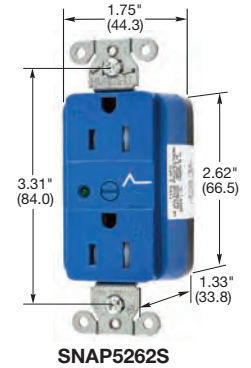

SNAPConnect® Tamper-Resistant Surge Protection Receptacle with Power Indicating LED

Description	Color	Catalog Number	
Hospital Grade ● SNAPConnect® Tamper-Resistant, surge suppression receptacle, smooth face, duplex.	Blue	SNAP8262S	SNAP8362S
	Gray	SNAP8262GYS	SNAP8362GYS
	Ivory	SNAP8262IS	SNAP8362IS
	Light Almond	SNAP8262LAS	SNAP8362LAS
	Red	SNAP8262RS	SNAP8362RS
	White	SNAP8262WS	SNAP8362WS
Commercial Grade SNAPConnect® Tamper-Resistant, surge suppression receptacle, smooth face, duplex.	Blue	SNAP5262S	SNAP5362S
	Gray	SNAP5262GYS	SNAP5362GYS
	Ivory	SNAP5262IS	SNAP5362IS
	Light Almond	SNAP5262LAS	SNAP5362LAS
	White	SNAP5262WS	SNAP5362WS

SNAPConnect® Tamper-Resistant Isolated Ground Receptacle

Description	Color	Catalog Number	
Hospital Grade ● SNAPConnect® Tamper-Resistant, isolated ground, smooth face, duplex.	Orange	SNAP8200IGTR	SNAP8300IGTR
	Red	SNAP8200RIGTR	SNAP8300RIGTR
Hospital Grade ● Style Line® decorator SNAPConnect® Tamper-Resistant, isolated ground, smooth face, duplex.	Orange	SNAP2172IGTR	SNAP2182IGTR
	Red	SNAP2172RIGTR	SNAP2182RIGTR
Commercial Grade, isolated ground	Orange	SNAP5262IGTR	SNAP5362IGTR
Style Line® Decorator	Orange	SNAP2152IGTR	SNAP2162IGTR

SNAPConnect® Isolated Ground Receptacle with Power Indicating LED

Description	Color	Catalog Number	
Hospital Grade ● SNAPConnect® Tamper-Resistant, isolated ground, smooth face, duplex.	Orange	SNAP8200IGL	SNAP8300IGL
	Red	SNAP8200RIGL	SNAP8300RIGL
Hospital Grade ● Style Line® decorator SNAPConnect® Tamper-Resistant, isolated ground, smooth face, duplex.	Orange	SNAP2172IGL	SNAP2182IGL
	Red	SNAP2172RIGL	SNAP2182RIGL
Commercial Grade, isolated ground	Orange	SNAP5262IGL	SNAP5362IGL
Style Line® Decorator	Orange	SNAP2152IGL	SNAP2162IGL

SNAPConnect® Right Angle Pigtailed Connector for General Use

Description	Solid Wire	Stranded Wire
Clear right angle terminal with 6 inch leads #12 AWG THHN/THWN-2, 600V, Polycarbonate housing material	SNAP1RA	SNAP2RA