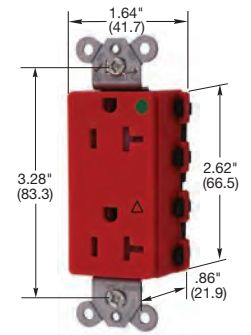

SNAPConnect® Tamper-Resistant Surge Protection Receptacle with Power Indicating LED

Description	Color	Catalog Number	
Hospital Grade ● SNAPConnect® Tamper-Resistant, surge suppression receptacle, smooth face, duplex.	Blue	SNAP8262S	SNAP8362S
	Gray	SNAP8262GYS	SNAP8362GYS
	Ivory	SNAP8262IS	SNAP8362IS
	Light Almond	SNAP8262LAS	SNAP8362LAS
	Red	SNAP8262RS	SNAP8362RS
	White	SNAP8262WS	SNAP8362WS
Commercial Grade SNAPConnect® Tamper-Resistant, surge suppression receptacle, smooth face, duplex.	Blue	SNAP5262S	SNAP5362S
	Gray	SNAP5262GYS	SNAP5362GYS
	Ivory	SNAP5262IS	SNAP5362IS
	Light Almond	SNAP5262LAS	SNAP5362LAS
	White	SNAP5262WS	SNAP5362WS

SNAPConnect® Tamper-Resistant Isolated Ground Receptacle

Description	Color	Catalog Number	
Hospital Grade ● SNAPConnect® Tamper-Resistant, isolated ground, smooth face, duplex.	Orange	SNAP8200IGTR	SNAP8300IGTR
	Red	SNAP8200RIGTR	SNAP8300RIGTR
Hospital Grade ● Style Line® decorator SNAPConnect® Tamper-Resistant, isolated ground, smooth face, duplex.	Orange	SNAP2172IGTR	SNAP2182IGTR
	Red	SNAP2172RIGTR	SNAP2182RIGTR
Commercial Grade, isolated ground	Orange	SNAP5262IGTR	SNAP5362IGTR
Style Line® Decorator	Orange	SNAP2152IGTR	SNAP2162IGTR

SNAPConnect® Isolated Ground Receptacle with Power Indicating LED

Description	Color	Catalog Number	
Hospital Grade ● SNAPConnect® Tamper-Resistant, isolated ground, smooth face, duplex.	Orange	SNAP8200IGL	SNAP8300IGL
	Red	SNAP8200RIGL	SNAP8300RIGL
Hospital Grade ● Style Line® decorator SNAPConnect® Tamper-Resistant, isolated ground, smooth face, duplex.	Orange	SNAP2172IGL	SNAP2182IGL
	Red	SNAP2172RIGL	SNAP2182RIGL
Commercial Grade, isolated ground	Orange	SNAP5262IGL	SNAP5362IGL
Style Line® Decorator	Orange	SNAP2152IGL	SNAP2162IGL

SNAPConnect® Right Angle Pigtailed Connector for General Use

Description	Solid Wire	Stranded Wire
Clear right angle terminal with 6 inch leads #12 AWG THHN/THWN-2, 600V, Polycarbonate housing material	SNAP1RA	SNAP2RA